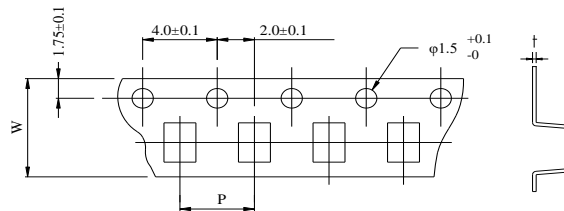

### ■ DIMENSIONS OF CARRIER TAPE (mm)

	A	B	C	D	N	t	P	W
DIM.	180	13	12.4	18.4	50	0.35	8	12
TOL.	MAX.	+0.5 / -0.2	+2.0 / -0	MAX.	MIN.	±0.05	±0.10	±0.30

UNIT : mm

- CONSTRUCTION:  
THE CASE CONTAINS 3-12mm WIDE CARRIER TAPES.  
QTY : 2,000 / REEL