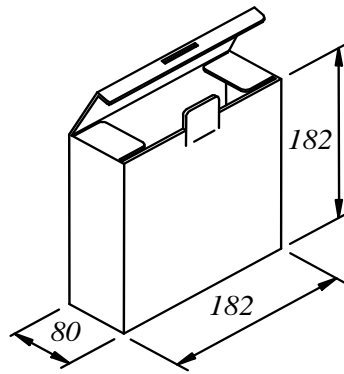

### ■ CARRIER TAPE REELS (mm)

MATERIAL: PLASTIC

### ■ DIMENSIONS OF CARRIER TAPE (mm)

	A	B	C	D	N	t	P	W
DIM.	180	13	12.4	18.4	50	0.35	8	12
TOL.	MAX.	+0.5 / -0.2	+2.0 / -0	MAX.	MIN.	±0.05	±0.10	±0.30

UNIT : mm

- CONSTRUCTION:  
THE CASE CONTAINS 3-12mm WIDE CARRIER TAPES.  
QTY : 2,000 / REEL