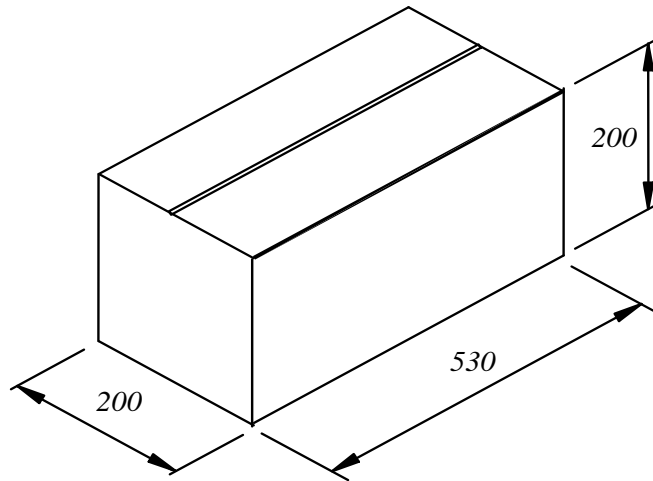

### ■ DIMENSIONS OF CARRIER TAPE (mm)

	A	B	C	D	N	t	P	W
DIM.	180	13	12.4	18.4	50	0.35	8	12
TOL.	MAX.	+0.5 / -0.2	+2.0 / -0	MAX.	MIN.	±0.05	±0.10	±0.30

UNIT : mm

- CONSTRUCTION:  
THE CASE CONTAINS 3-12mm WIDE CARRIER TAPES.  
QTY : 2,000 / REEL