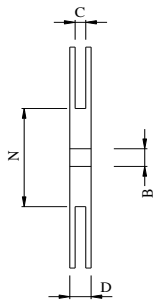

### ■ CARRIER TAPE REELS (mm)

MATERIAL: PLASTIC

### ■ DIMENSIONS OF CARRIER TAPE (mm)

	A	B	C	D	N	t	P	W
DIM.	180	13	12.4	18.4	50	0.35	8	12
TOL.	MAX.	+0.5 / -0.2	+2.0 / -0	MAX.	MIN.	±0.05	±0.10	±0.30

UNIT : mm

- CONSTRUCTION:  
THE CASE CONTAINS 3-12mm WIDE CARRIER TAPES.  
QTY : 2,000 / REEL