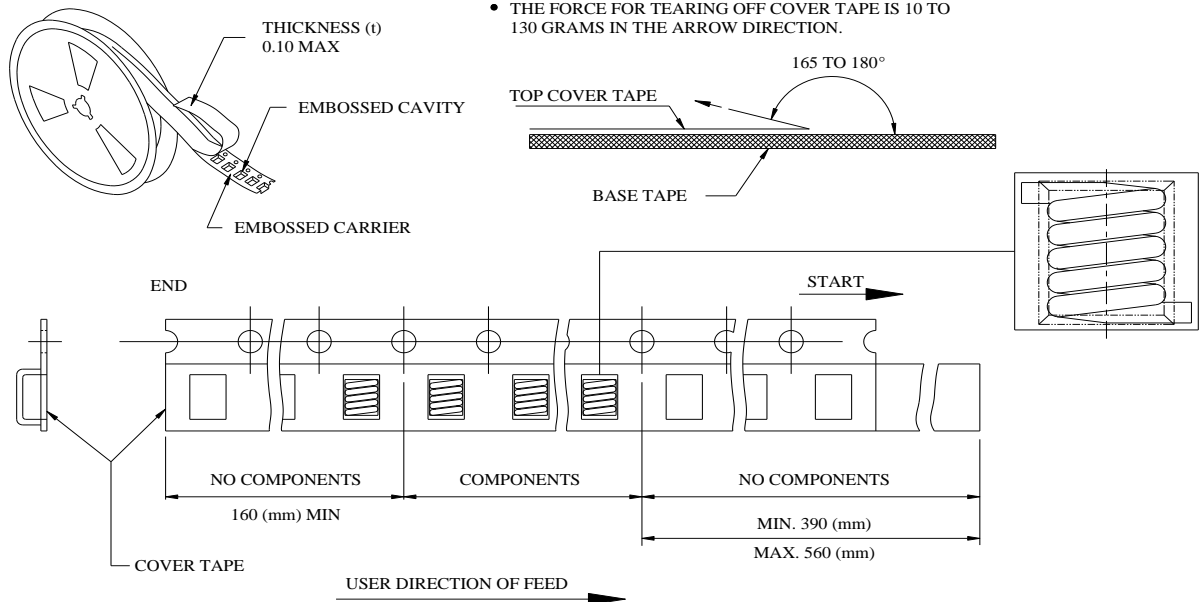

## Packaging Information

### ■ CARRIER TAPE REELS (mm)

MATERIAL: PLASTIC

### ■ DIMENSIONS OF CARRIER TAPE (mm)

	A	B	C	D	N	t	P	W
DIM.	180	13	12.4	18.4	50	0.35	8	12
TOL.	MAX.	+0.5 / -0.2	+2.0 / -0	MAX.	MIN.	±0.05	±0.10	±0.30

UNIT : mm

- CONSTRUCTION:  
THE CASE CONTAINS 3-12mm WIDE CARRIER TAPES.  
QTY : 2,000 / REEL