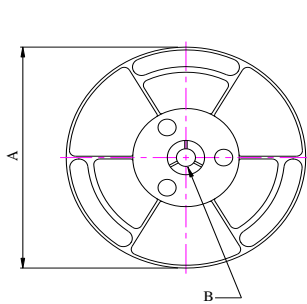

### ■ CARRIER TAPE REELS (mm)

MATERIAL: PLASTIC

### ■ DIMENSIONS OF CARRIER TAPE (mm)

	A	B	C	D	N	t	P	W
DIM.	180	13	12.4	18.4	50	0.35	8	12
TOL.	MAX.	+0.5 / -0.2	+2.0 / -0	MAX.	MIN.	±0.05	±0.10	±0.30

UNIT : mm

- CONSTRUCTION:  
THE CASE CONTAINS 3-12mm WIDE CARRIER TAPES.  
QTY : 2,000 / REEL